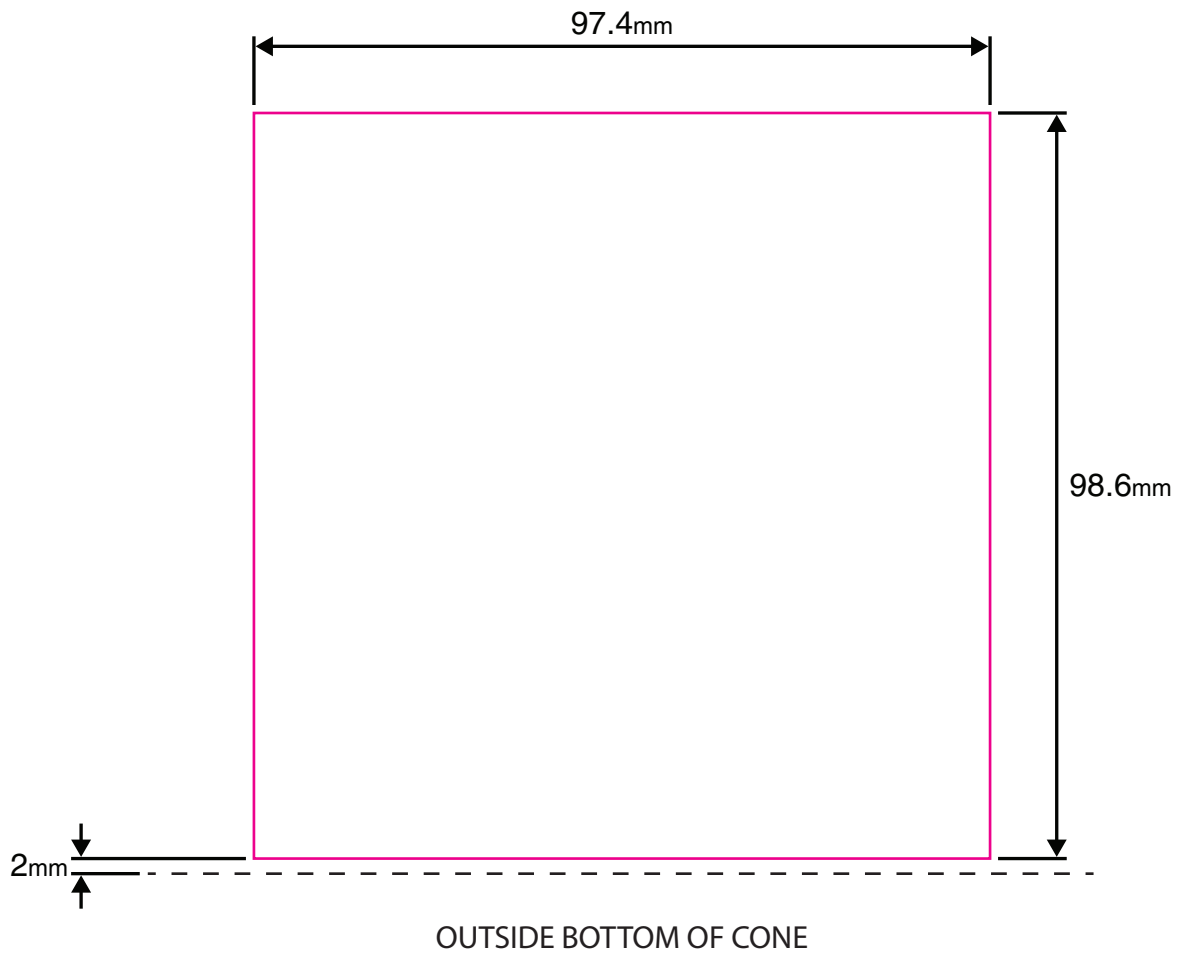

4-Inch Measuring Cone

Material:

SKU#:

Color:

Industrial Packaging Inc.
Providing A Measured Response

NOTES:

1. Printable area is inside magenta rectangle. Bottom magenta line is inside bottom.
2. Artwork Position: ##mm from outside bottom

Updated logo & added bottom dimension.

Description

3

Rev.