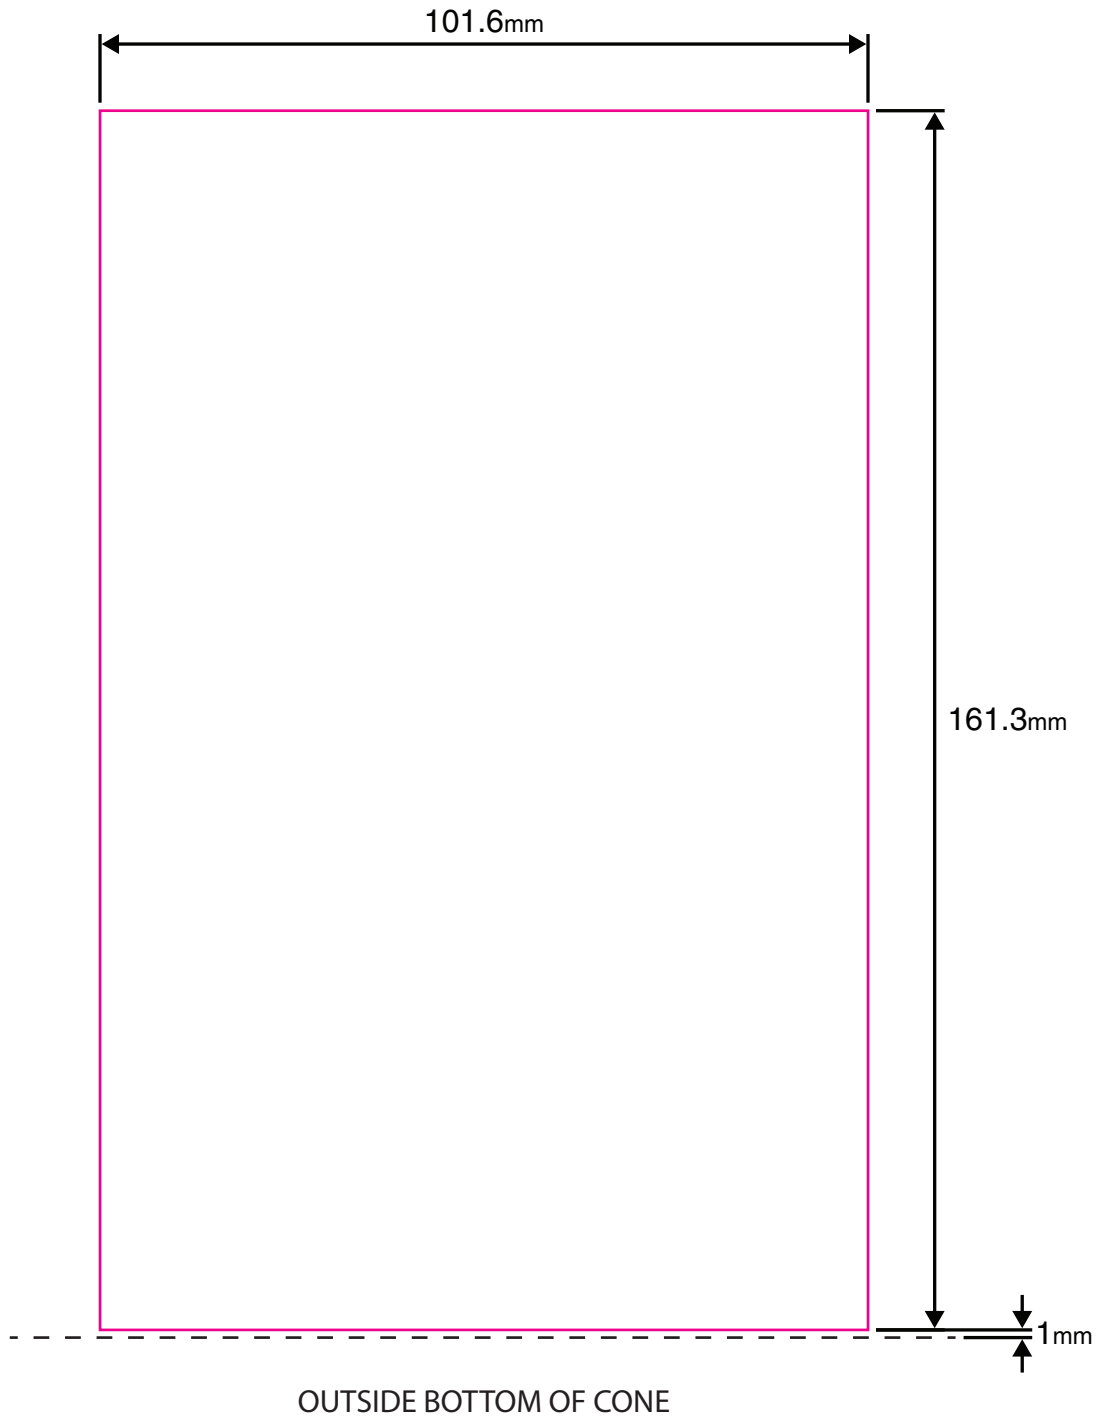

6.5-Inch Measuring Cone

Material:

SKU#:

Color:

Industrial Packaging Inc.
Providing A Measured Response

NOTES:

1. Printable area is inside magenta rectangle. Bottom magenta line is inside bottom.
2. Artwork Position: ##mm from outside bottom

Rev.	4	Description	Updated logo & added bottom dimension.
------	---	-------------	--