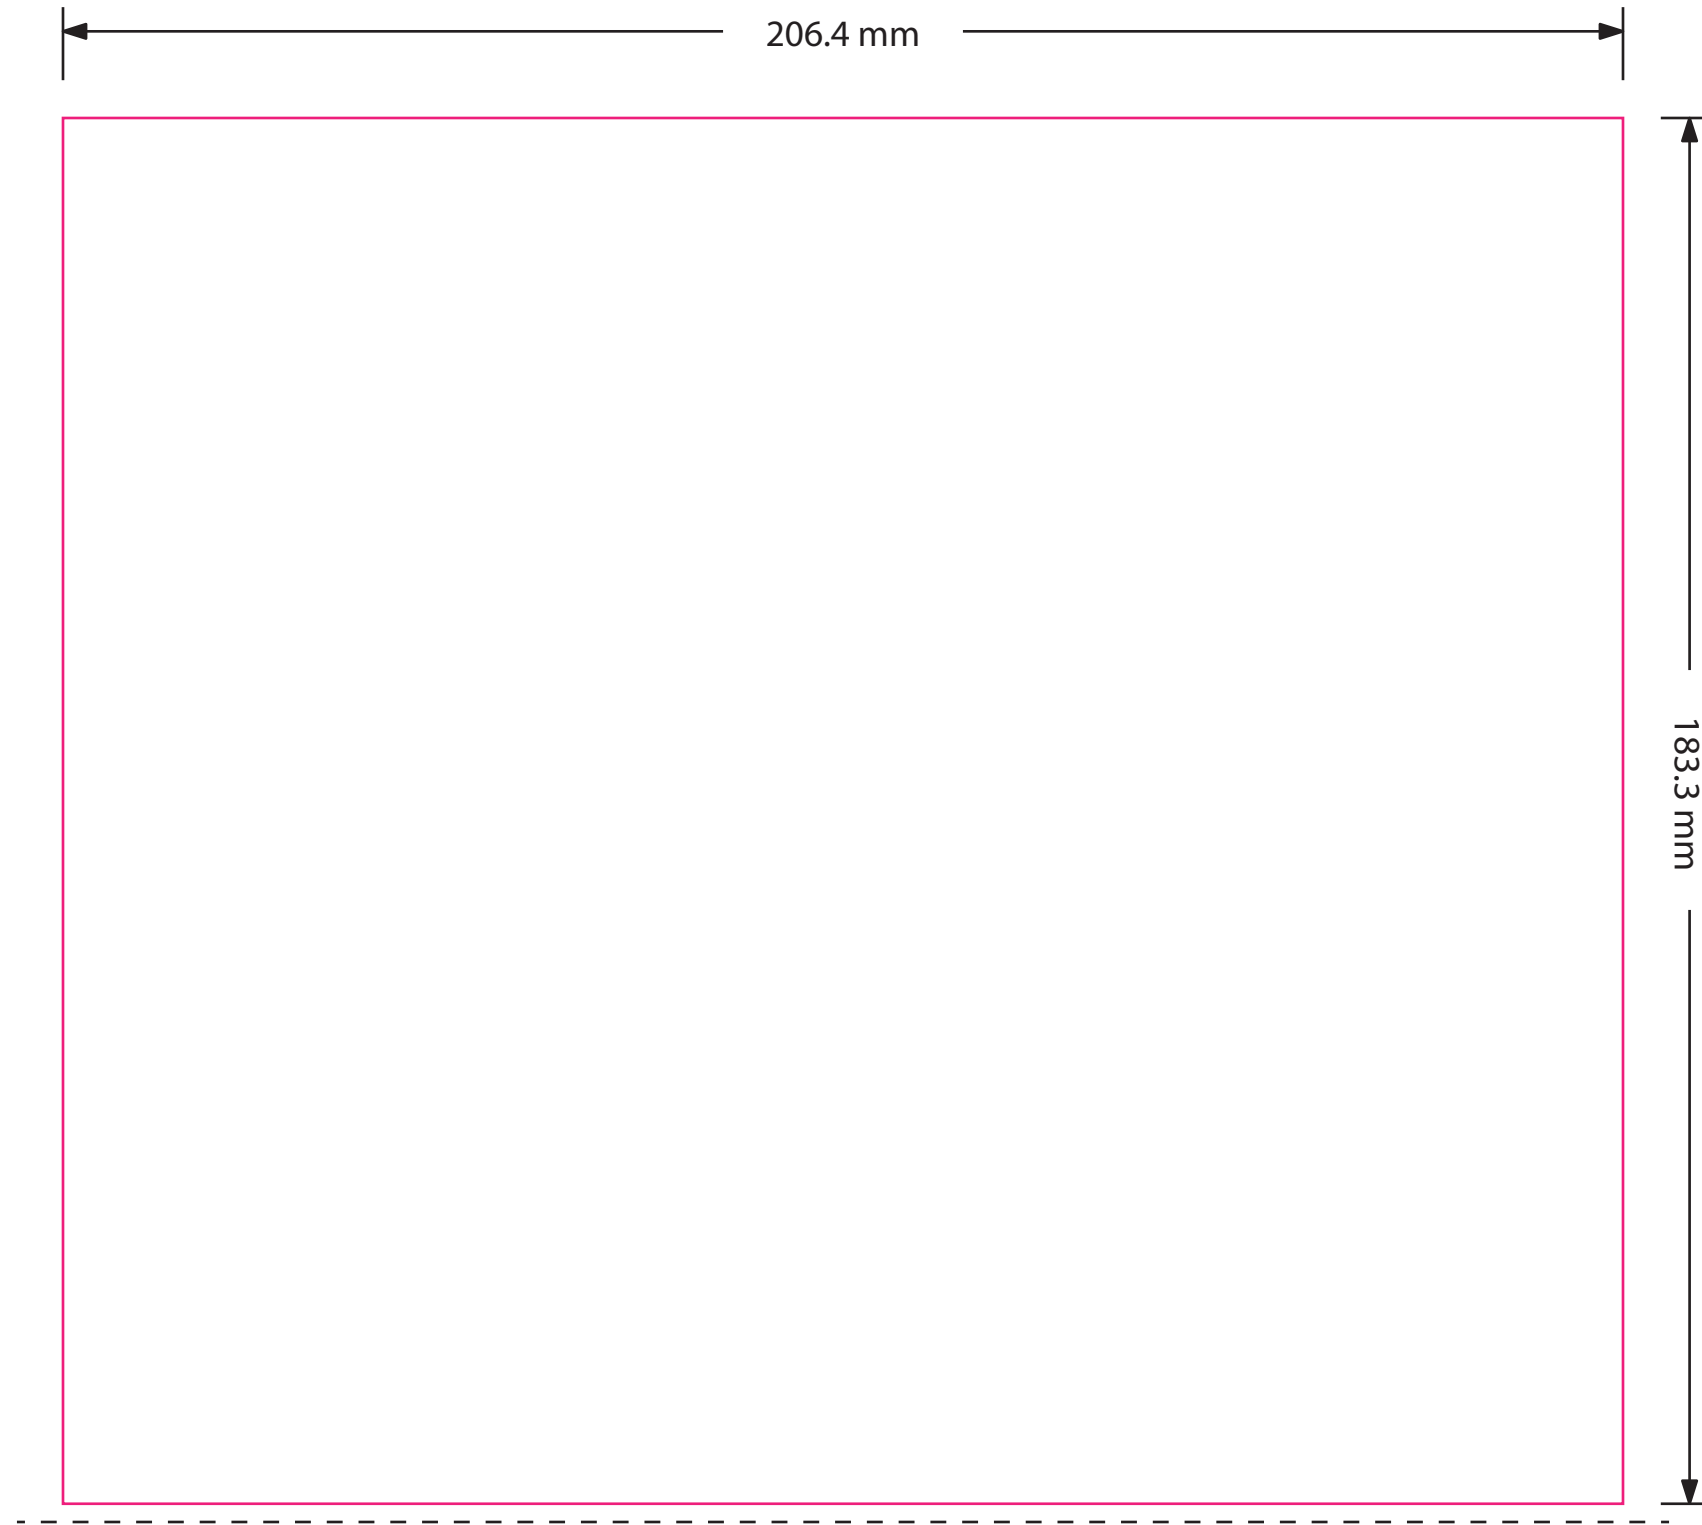

BTL Measuring Tube

Material:

SKU#:

Color:

OUTSIDE BOTTOM OF TUBE

NOTES:

- 1. Printable area is inside magenta rectangle. Bottom magenta line is inside bottom.
- 2. Artwork Position: ##mm from outside bottom

Rev.	Description
2	Added revision block.