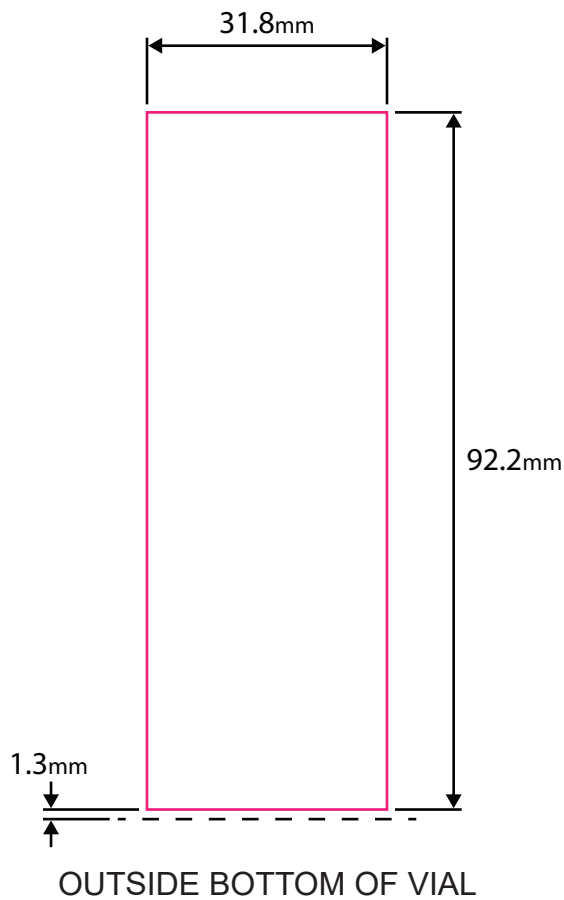

Measuring Vial

Material:

SKU#:

Color:

Industrial Packaging Inc.
Providing A Measured Response

NOTES:

1. Printable area is inside magenta rectangle. Bottom magenta line is inside bottom.
2. Artwork Position: ##mm from outside bottom

	Updated logo
4	Lowered print window from 105 to 92.2 mm, added bottom thickness dim.
Rev.	Description
4	Description
Rev.	Description